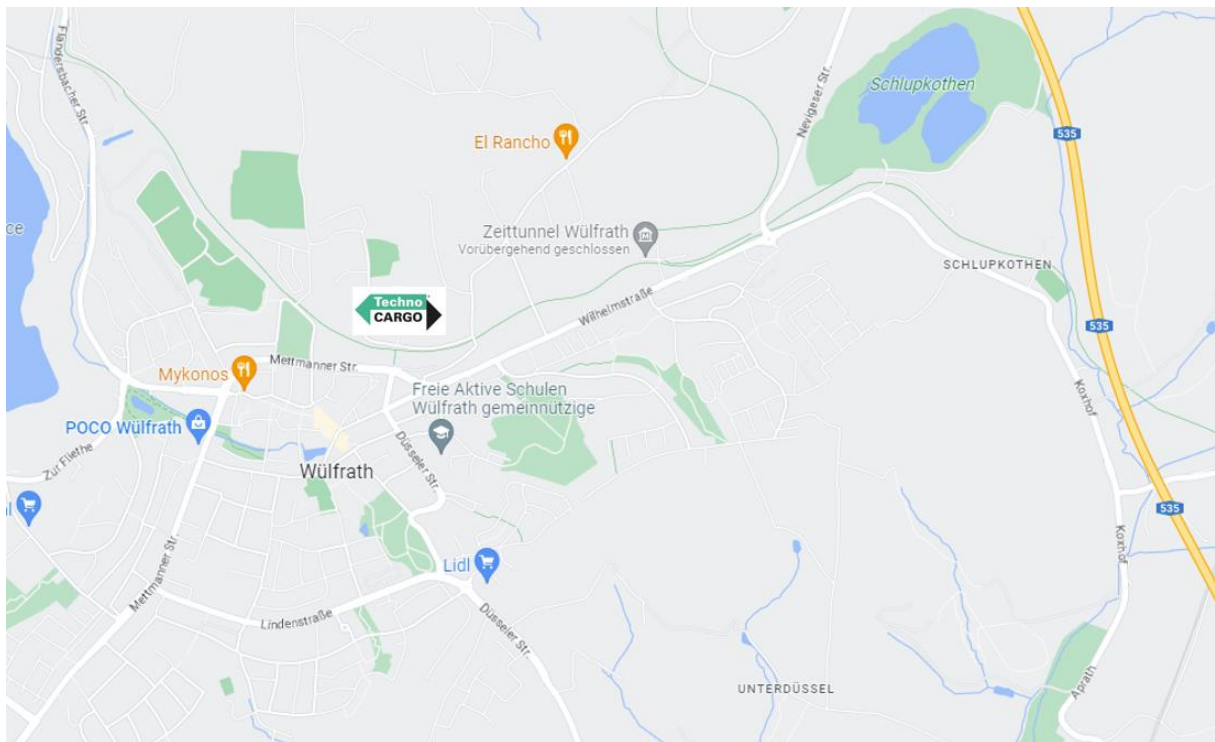

How to find us

TechnoCargo Logistik GmbH & Co. KG

Henry Ford II Straße 14

42489 Wülfrath

Directions:

Wülfrath is located in the northeast of the Mettmann, surrounded by the centres of Düsseldorf, Essen, Wuppertal, Solingen and Remscheid and is connected to the A 535, A 46, A44 and A3 motorways. Within 30 minutes, Wülfrath can be easily reached from the Rhine and the Ruhr area.

Public transport:

From Wuppertal: SB 69 express bus from Wuppertal main station

From Düsseldorf: Regional train S 28 to Mettmann Stadtwald, continue by bus 746 in the direction of Velbert

From Velbert: Bus 746

From Ratingen: Bus 748

From Essen, take the regional train S 9 to Wülfrath-Aprath station. Continue with bus 601.

Location map

- 1) Access to the Company location
- 2) Registration control centre
- 3) Access to hall area Gate C